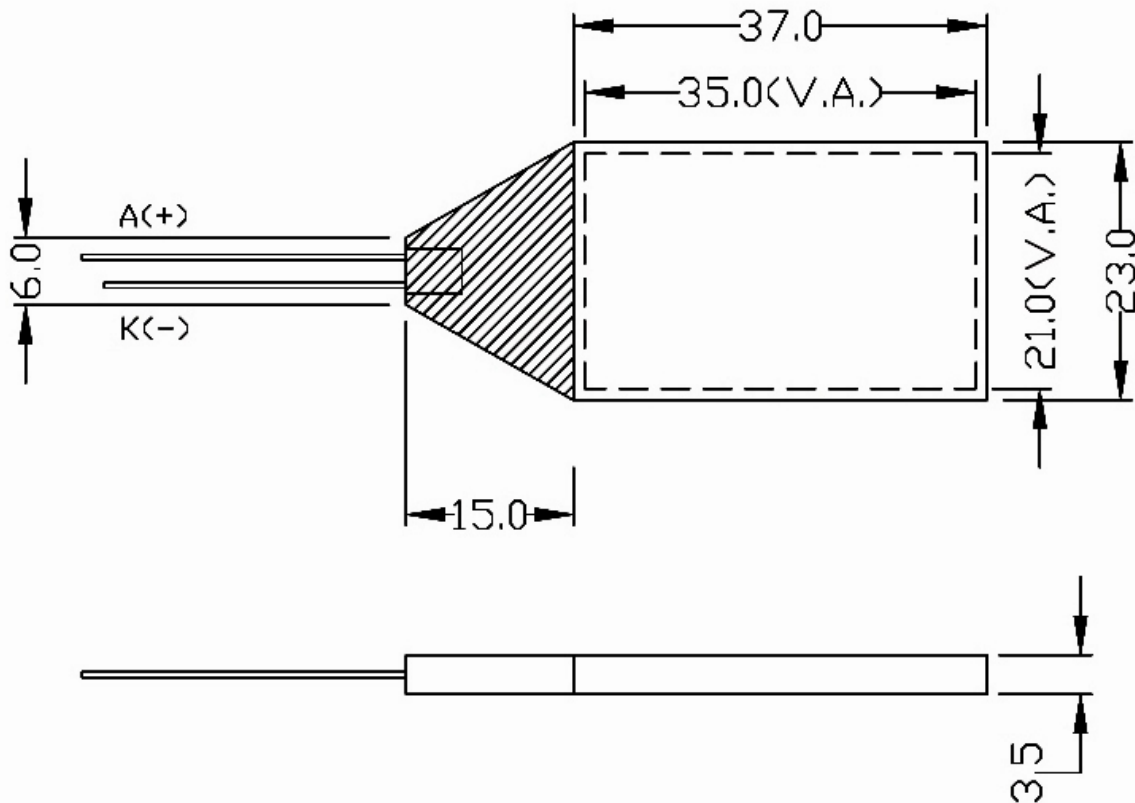

LP-52-23

LED Back Light

Outline Drawing Unit : mm

Characteristics :

Model No.	Color	Wave Length λ (nm)	Forward Voltage (V)
LP-52-23-BE	Blue	465 -470	3.2 - 3.6
LP-52-23-GN	Green	520 - 525	3.1 - 3.5