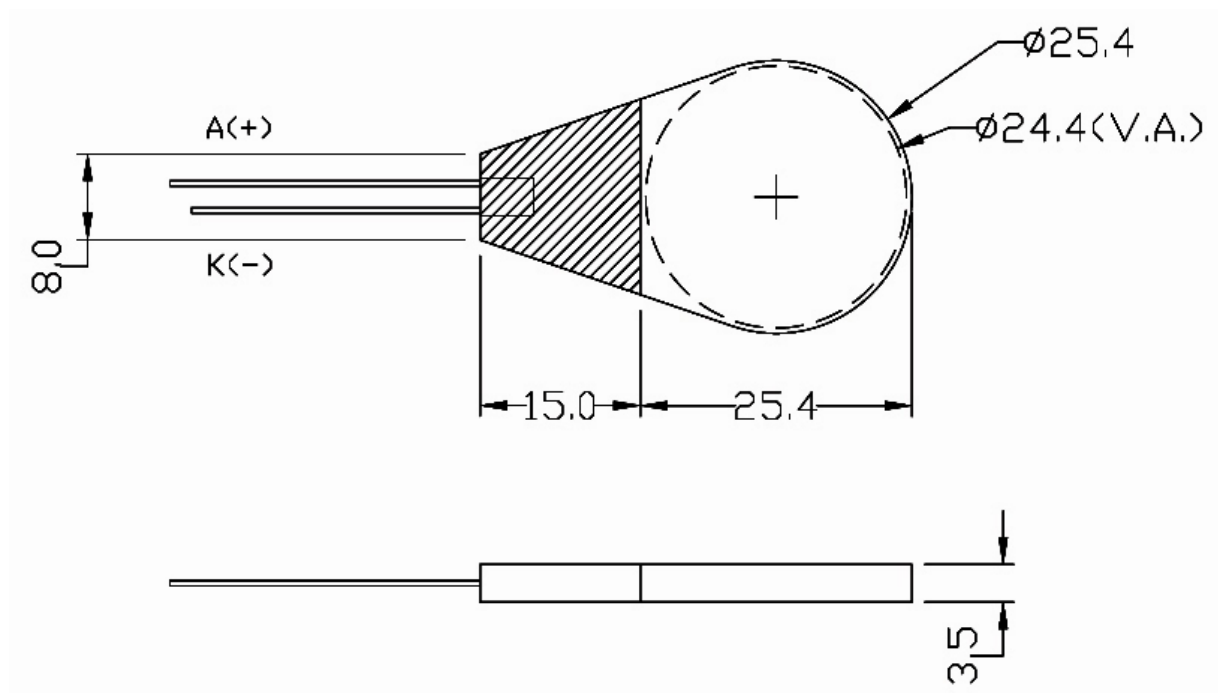

LP-254C

LED Back Light

Outline Drawing Unit : mm

Characteristics :

Model No.	Color	Wave Length λ (nm)	Forward Voltage (V)
LP-254C-BE	Blue	465 -470	3.2 - 3.6
LP-254C-GN	Green	520 - 525	3.1 - 3.5

UNIT 23, 12 FLOOR, BLOCK B, HI-TECH IND. CENTER, 491-501 CASTLE PEAK ROAD, TSUEN WAN, N.T. H.K.